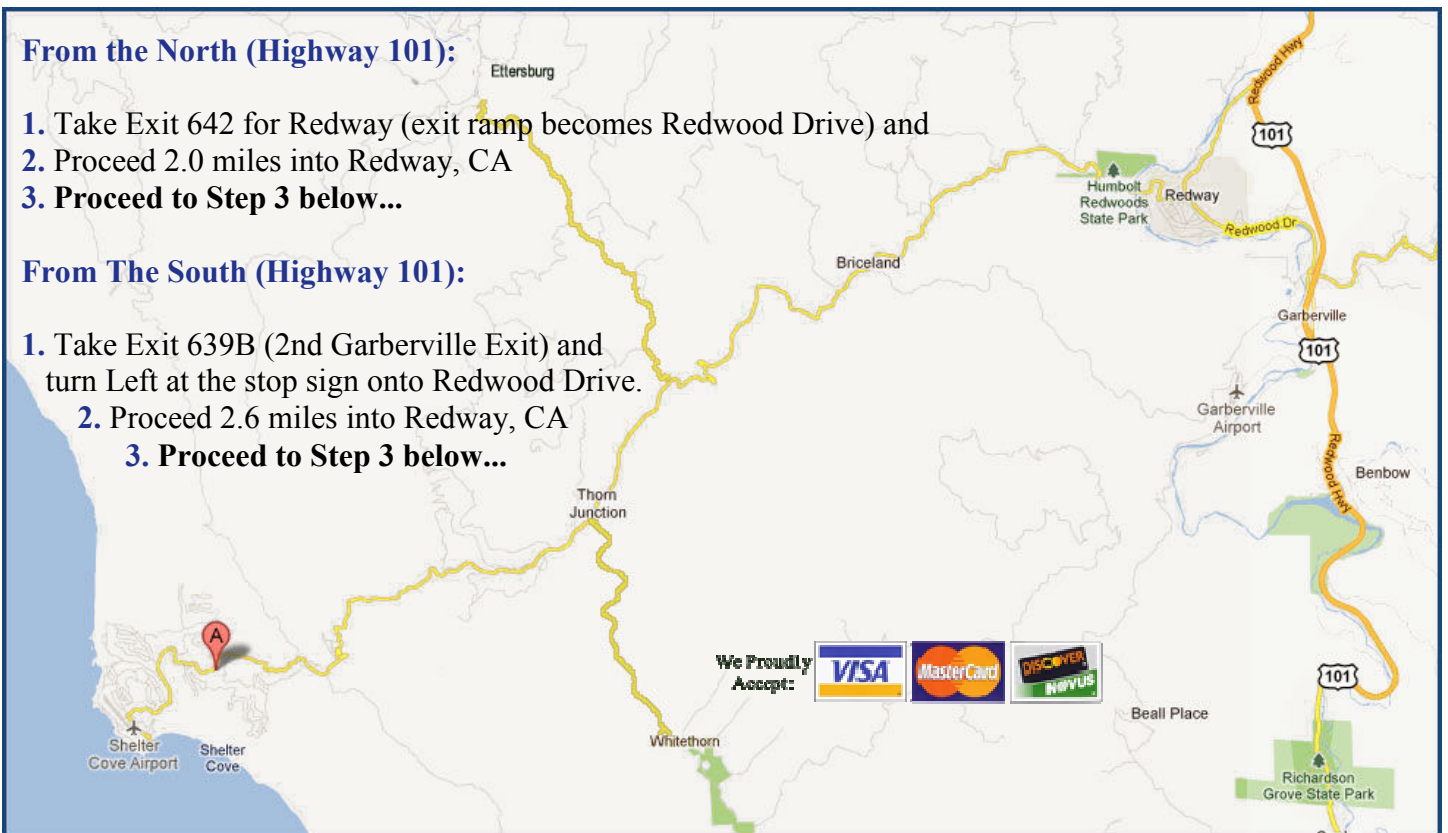

Map: [7272 Shelter Cove Road, Shelter Cove, CA 95589](#)

[Current Weather](#)

[Current Tides](#)

[Live Web Cams](#)

[Join Us on FACEBOOK!](#)

Please Note: Because Zip Code 95589 is officially affiliated with the Whitethorn, CA Post Office, some online mapping programs or smart phones may require **7272 Shelter Cove Road, Whitethorn, CA 95589** in order to properly locate the store with online map programs.

From the North (Highway 101):

1. Take Exit 642 for Redway (exit ramp becomes Redwood Drive) and
2. Proceed 2.0 miles into Redway, CA
3. Proceed to Step 3 below...

From The South (Highway 101):

1. Take Exit 639B (2nd Garberville Exit) and turn Left at the stop sign onto Redwood Drive.
2. Proceed 2.6 miles into Redway, CA
3. Proceed to Step 3 below...

Getting to the Store from Redway...

3. Upon entering Redway, watch for the signs for "**Kings Range**" and "**Shelter Cove**" (on the north end of town) and turn onto the Briceland-Thorn Road (eventually becomes Shelter Cove road) heading west.
4. Proceed on the Briceland-Thorn Road, keeping to the left at the Ettersburg turn-off, 10.1 mi. from Redway.
5. Continue 2.1 miles to the intersection of Whitethorn Rd. and Shelter Cove Road. Just stay to your right (following the "Shelter Cove" signs) and you're on Shelter Cove Road!
6. Continue on Shelter Cove Road for 7.0 miles. Almost there!
7. Watch for the "Cool Your Brakes" sign, then the "General Store" sign, turn in to our store **ON THE LEFT**.
8. **Wet your whistle and sit a spell.**